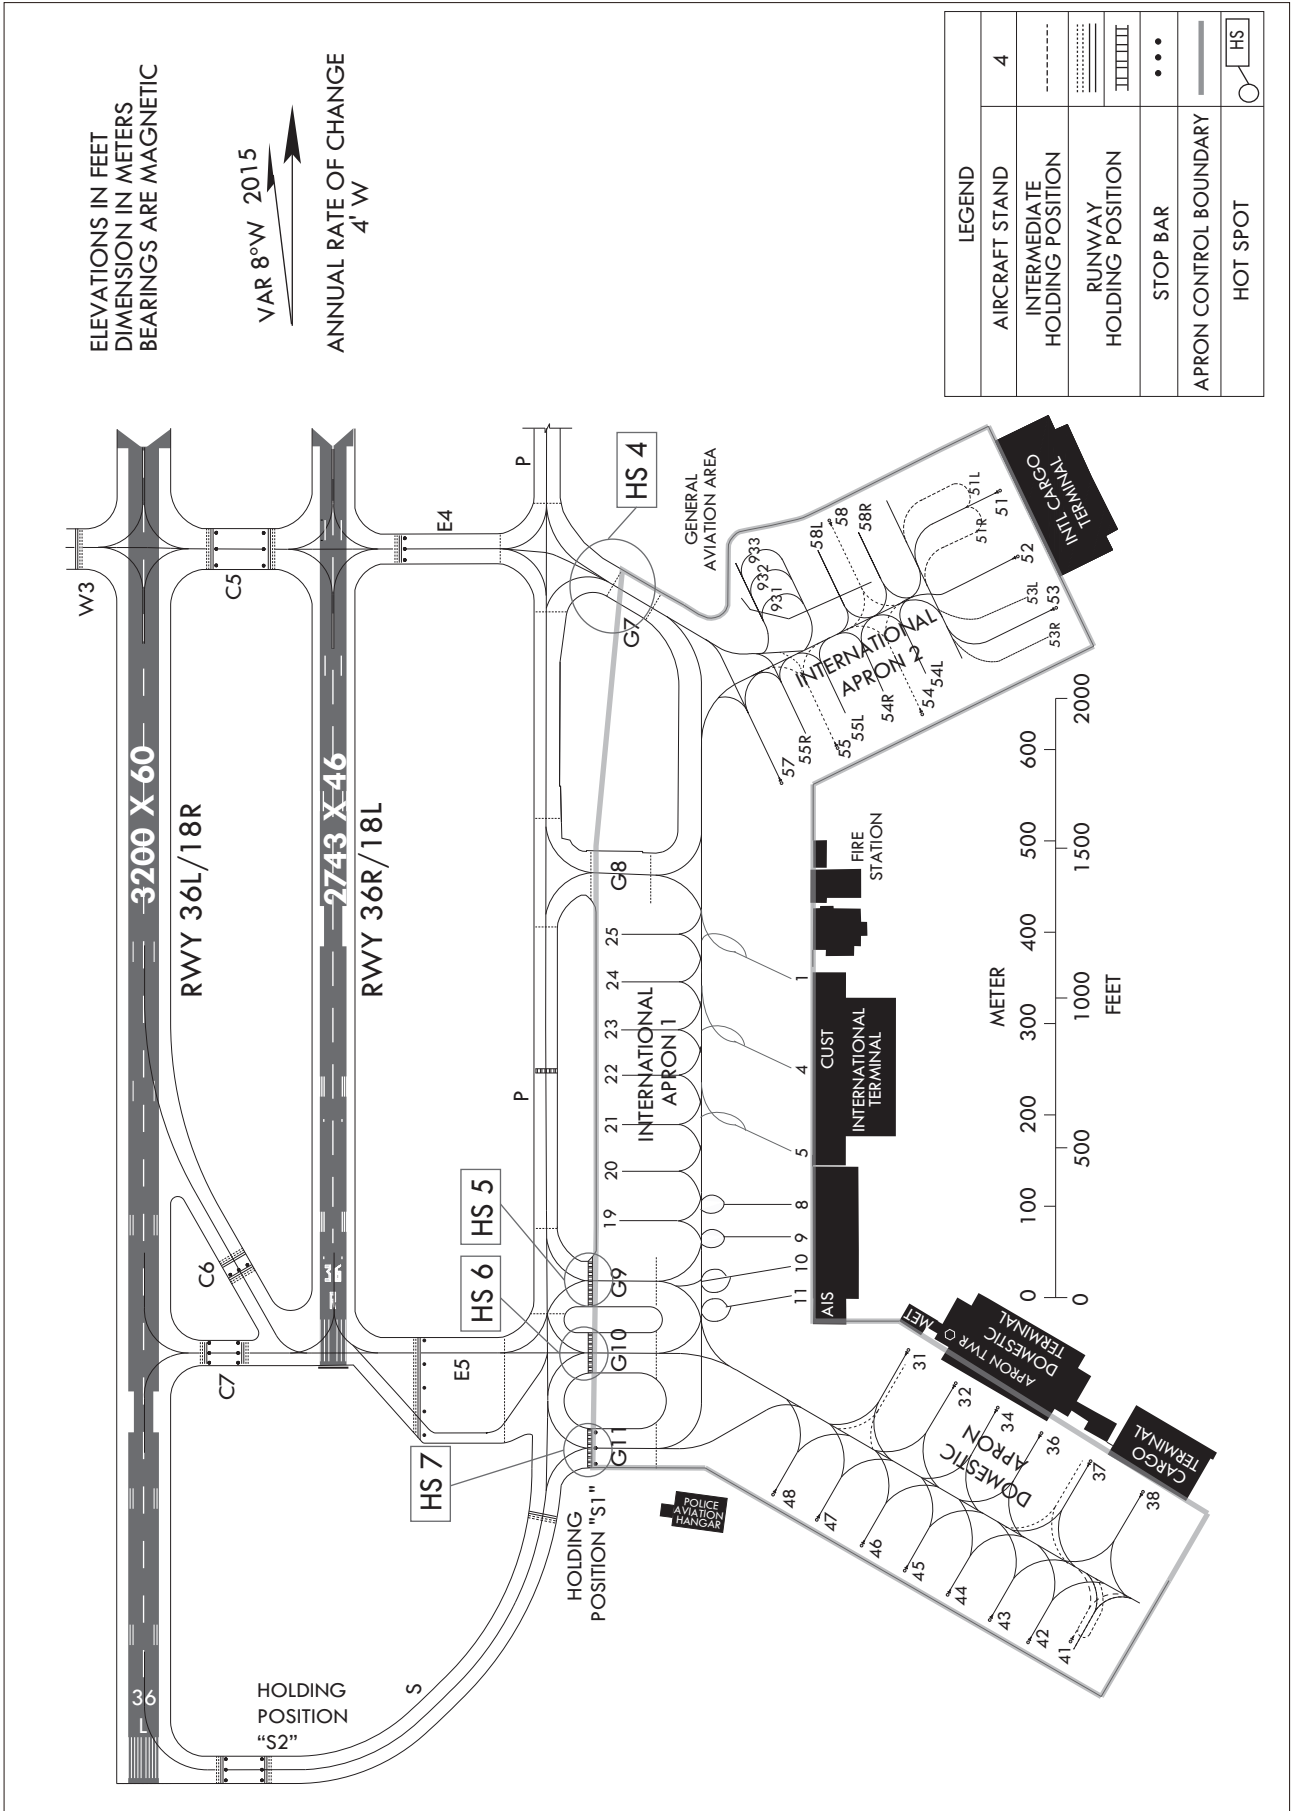

**AIRCRAFT PARKING
DOCKING CHART - ICAO**

APRON ELEV
8 ft

TWR	118.1	118.450
	233.3	236.6
GND	121.9	275.8
APRON	121.65	317.450

BUSAN/Gimhae INTL

Change : Information of holding position name(S2).